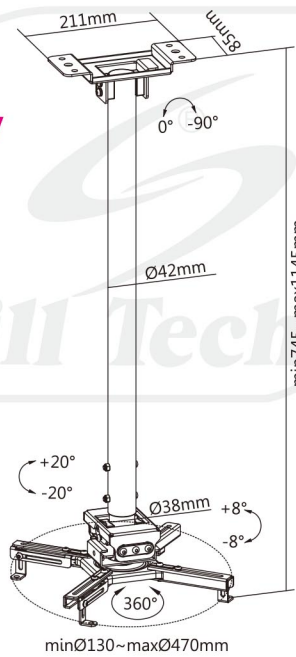

SH 08PB PROJECTOR CEILING MOUNT

**Great Flexibility
Adaptability**

RATED
Weight Capacity
35kg/77lbs

Profile
**745-1145mm/
29.3-45"**

Rotation
360°

Tilt Range
+20°--20°

Swivel Range
+8°--8°

Mounting Range
**130-470mm/
5.1"-18.5"**

Cable Management

Detachable Mounting Plate
makes projector installation or removal
convenient and quick

Rotates 360°
for the widest viewing range

Cable Management